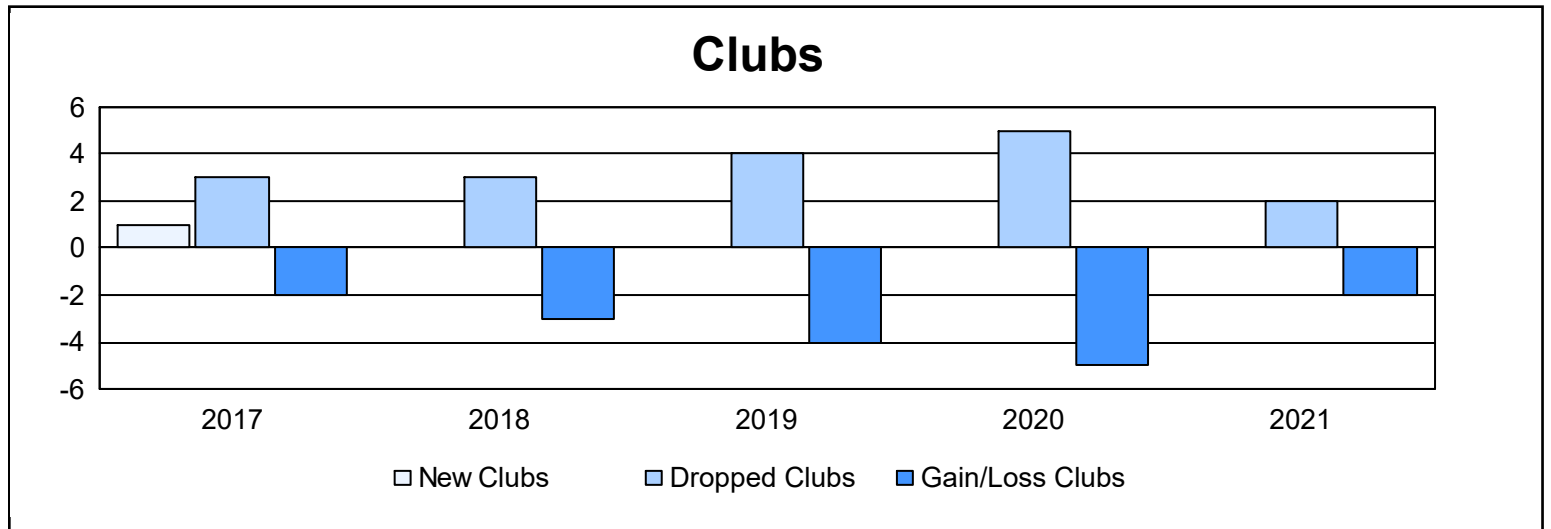

Year	New Clubs	Dropped Clubs	Gain/ Loss Clubs	New Members	Charter Members	Reinstate Members	Transfer Members	Total Member Added	Total Members Dropped	Gain/ Loss Members
2016-2017	1	3	-2	107	24	0	8	139	206	-67
2017-2018	0	3	-3	86	14	1	15	116	191	-75
2018-2019	0	4	-4	66	7	0	14	87	178	-91
2019-2020	0	5	-5	40	1	1	4	46	186	-140
2020-2021	0	2	-2	48	1	1	14	64	185	-121
<b>Average</b>	<b>0</b>	<b>3</b>	<b>-3</b>	<b>69</b>	<b>9</b>	<b>1</b>	<b>11</b>	<b>90</b>	<b>189</b>	<b>-99</b>

### Membership Composition June 2021 Cumulative