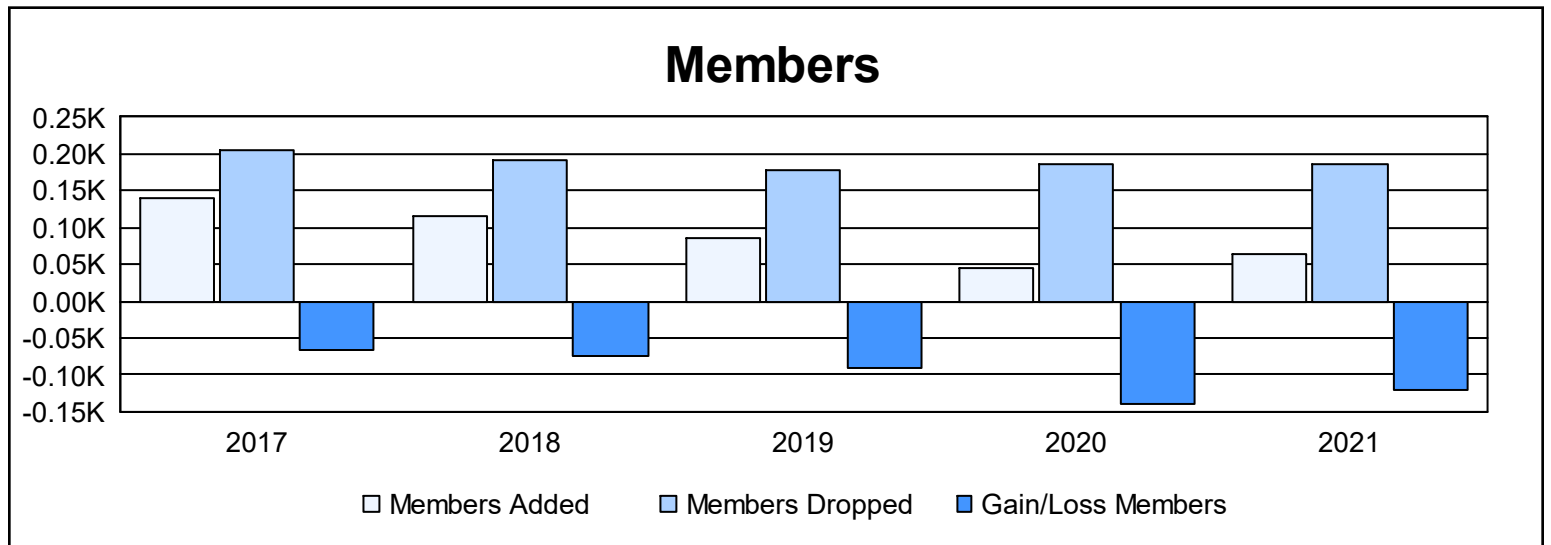

Year	New Clubs	Dropped Clubs	Gain/ Loss Clubs	New Members	Charter Members	Reinstate Members	Transfer Members	Total Member Added	Total Members Dropped	Gain/ Loss Members
2016-2017	1	3	-2	107	24	0	8	139	206	-67
2017-2018	0	3	-3	86	14	1	15	116	191	-75
2018-2019	0	4	-4	66	7	0	14	87	178	-91
2019-2020	0	5	-5	40	1	1	4	46	186	-140
2020-2021	0	2	-2	48	1	1	14	64	185	-121
<b>Average</b>	<b>0</b>	<b>3</b>	<b>-3</b>	<b>69</b>	<b>9</b>	<b>1</b>	<b>11</b>	<b>90</b>	<b>189</b>	<b>-99</b>

### Membership Composition June 2021 Cumulative