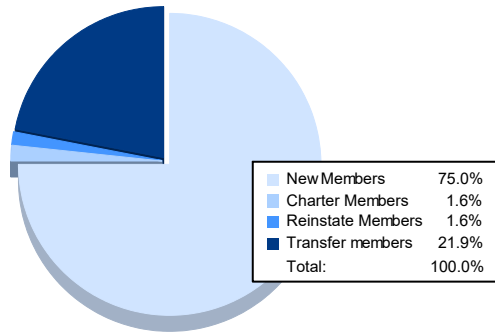

Year	New Clubs	Dropped Clubs	Gain/ Loss Clubs	New Members	Charter Members	Reinstate Members	Transfer Members	Total Member Added	Total Members Dropped	Gain/ Loss Members
2016-2017	1	3	-2	107	24	0	8	139	206	-67
2017-2018	0	3	-3	86	14	1	15	116	191	-75
2018-2019	0	4	-4	66	7	0	14	87	178	-91
2019-2020	0	5	-5	40	1	1	4	46	186	-140
2020-2021	0	2	-2	48	1	1	14	64	185	-121
<b>Average</b>	<b>0</b>	<b>3</b>	<b>-3</b>	<b>69</b>	<b>9</b>	<b>1</b>	<b>11</b>	<b>90</b>	<b>189</b>	<b>-99</b>

### Membership Composition June 2021 Cumulative